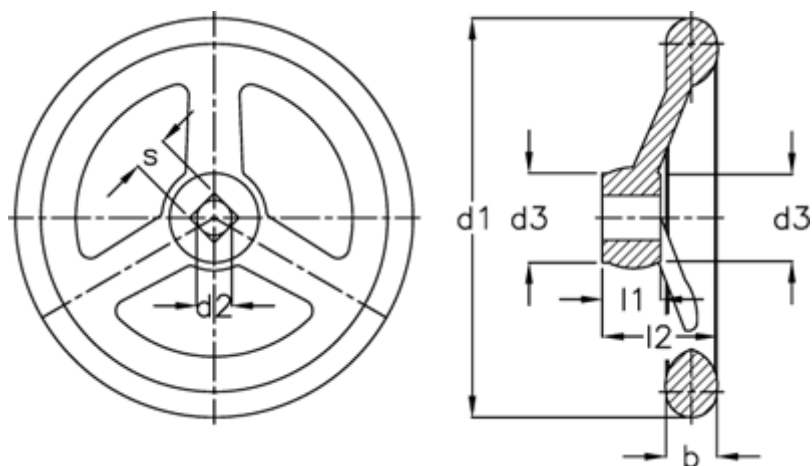

Data Sheet

Article number: 20301353

Description: E+G Handwheel
DIN 950-GG-400-B30-A

Measures

b	= 32
d1	= 400
d2 H7	= 30
d3	= 65
l1	= 38
l2	= 63
Number of spokes	= 5